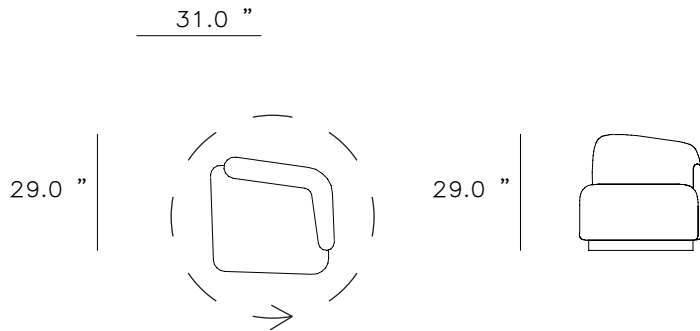

BOOMERANG SWIVEL ARMCHAIR

360 ° SWIVEL MOVEMENT WITH RETURN

COM SOFA AND SIDE CHAIR: 8 YARDS