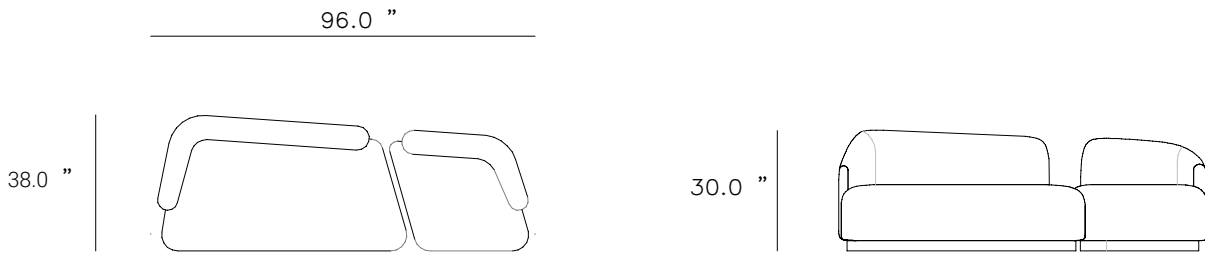

RM ROBERT MARINELLI

BOOMERANG SOFA AND SIDE CHAIR SHOWN WITH BEMBE LOW TABLE

BOOMERANG SOFA:

SOFA LEFT SIDE FACING: 67"W X 36" TO 52"D
SOFA RIGHT SIDE FACING: 83"W X 36" TO 52"D
OVERALL WIDTH SOFA AND SIDE CHAIR: 132"W
OVERALL HEIGHT: 29"
COM SOFA AND SIDE CHAIR: 30 YDS. 54" W PLAIN

BOOMERANG SIDE CHAIR:
WIDTH: 29"
DEPTH: 29" TO 34"
HEIGHT: 29"

RM ROBERT MARINELLI | BOOMERANG SOFA AND SIDE CHAIR

VERSION A

CUSTOM SIZES & FINISHES AVAILABLE.
INFO@RMIDENTERPRISES.COM | WWW.RMIDENTERPRISES.COM
ALL DESIGNS ARE PROTECTED BY COPYRIGHT AND THE TRADEMARK LAWS OF THE U.S. © 2024 RMID ENTERPRISES INC. & ROBERT MARINELLI.
THE ABOVE IMAGES ARE FOR ILLUSTRATIVE PURPOSES AS ARE FLOOR SAMPLES. ALL ORDERS REQUIRE CUSTOM SPECIFICATIONS.

RM ROBERT MARINELLI | BOOMERANG SOFA AND SIDE CHAIR

VERSION A (AS SHOWN)

OVERALL WIDTH SOFA AND SIDE CHAIR: 132"W
COM SOFA AND SIDE CHAIR: 29 YARDS

VERSION B

OVERALL WIDTH SOFA AND SIDE CHAIR:
117"W COM SOFA AND SIDE CHAIR: 29 YARDS

VERSION C

COM SOFA AND SIDE CHAIR: 22 YARDS

RM ROBERT MARINELLI | BOOMERANG SOFA AND SIDE CHAIR

VERSION D

COM SOFA AND SIDE CHAIR: 18 YARDS

VERSION E

COM SOFA AND SIDE CHAIR: 18 YARDS

CUSTOM SIZES & FINISHES AVAILABLE.