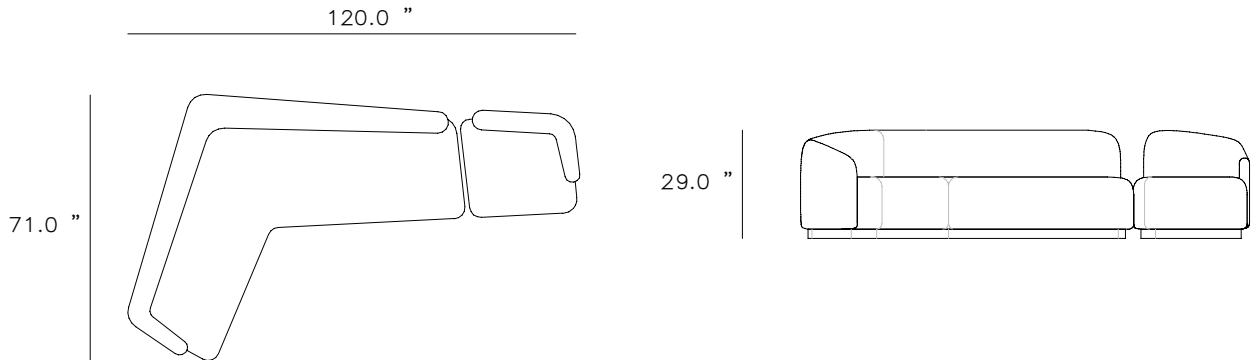

RM ROBERT MARINELLI

BOOMERANG SOFA AND SIDE CHAIR SHOWN WITH BEMBE LOW TABLE

BOOMERANG SOFA:

SOFA LEFT SIDE FACING: 67"W X 36" TO 52"D
SOFA RIGHT SIDE FACING: 83"W X 36" TO 52"D
OVERALL WIDTH SOFA AND SIDE CHAIR: 132"W
OVERALL HEIGHT: 29"
COM SOFA AND SIDE CHAIR: 30 YDS. 54" W PLAIN

BOOMERANG SIDE CHAIR:
WIDTH: 29"
DEPTH: 29" TO 34"
HEIGHT: 29"

RM ROBERT MARINELLI | BOOMERANG SOFA AND SIDE CHAIR

VERSION A

CUSTOM SIZES & FINISHES AVAILABLE.
INFO@RMIDENTERPRISES.COM | WWW.RMIDENTERPRISES.COM
ALL DESIGNS ARE PROTECTED BY COPYRIGHT AND THE TRADEMARK LAWS OF THE U.S. © 2024 RMID ENTERPRISES INC. & ROBERT MARINELLI.
THE ABOVE IMAGES ARE FOR ILLUSTRATIVE PURPOSES AS ARE FLOOR SAMPLES. ALL ORDERS REQUIRE CUSTOM SPECIFICATIONS.

RM ROBERT MARINELLI | BOOMERANG SOFA AND SIDE CHAIR

VERSION A (AS SHOWN)

OVERALL WIDTH SOFA AND SIDE CHAIR: 132"W
COM SOFA AND SIDE CHAIR: 29 YARDS

VERSION B

OVERALL WIDTH SOFA AND SIDE CHAIR:
117"W COM SOFA AND SIDE CHAIR: 29 YARDS

VERSION C

COM SOFA AND SIDE CHAIR: 22 YARDS

RM ROBERT MARINELLI | BOOMERANG SOFA AND SIDE CHAIR

VERSION D

COM SOFA AND SIDE CHAIR: 18 YARDS

VERSION E

COM SOFA AND SIDE CHAIR: 18 YARDS

CUSTOM SIZES & FINISHES AVAILABLE.