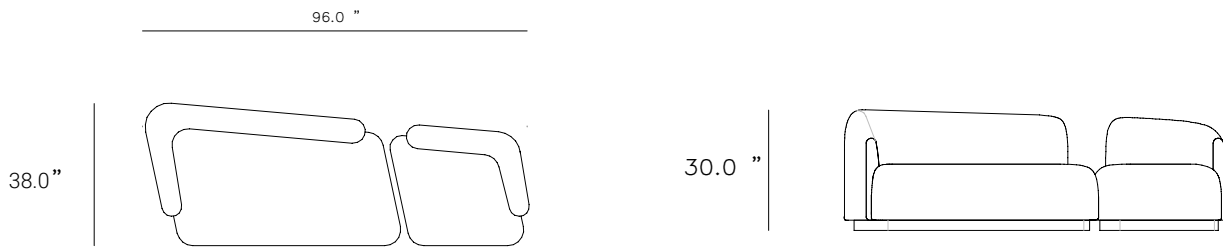

RM ROBERT MARINELLI

BOOMERANG SOFA AND SIDE CHAIR SHOWN WITH BEMBE LOW TABLE

BOOMERANG SOFA:

SOFA LEFT SIDE FACING: 67"W X 36" TO 52"D
SOFA RIGHT SIDE FACING: 83"W X 36" TO 52"D
OVERALL WIDTH SOFA AND SIDE CHAIR: 132"W
OVERALL HEIGHT: 29"
COM SOFA AND SIDE CHAIR: 30 YDS. 54" W PLAIN

BOOMERANG SIDE CHAIR:
WIDTH: 29"
DEPTH: 29" TO 34"
HEIGHT: 29"

RM ROBERT MARINELLI | BOOMERANG SOFA AND SIDE CHAIR

VERSION A

CUSTOM SIZES & FINISHES AVAILABLE.
INFO@RMIDENTERPRISES.COM | WWW.RMIDENTERPRISES.COM
ALL DESIGNS ARE PROTECTED BY COPYRIGHT AND THE TRADEMARK LAWS OF THE U.S. © 2024 RMID ENTERPRISES INC. & ROBERT MARINELLI.
THE ABOVE IMAGES ARE FOR ILLUSTRATIVE PURPOSES AS ARE FLOOR SAMPLES. ALL ORDERS REQUIRE CUSTOM SPECIFICATIONS.

RM ROBERT MARINELLI | BOOMERANG SOFA AND SIDE CHAIR

VERSION A (AS SHOWN)

OVERALL WIDTH SOFA AND SIDE CHAIR: 132"W
COM SOFA AND SIDE CHAIR: 29 YARDS

VERSION B

OVERALL WIDTH SOFA AND SIDE CHAIR:
117"W COM SOFA AND SIDE CHAIR: 29 YARDS

VERSION C

COM SOFA AND SIDE CHAIR: 22 YARDS

RM ROBERT MARINELLI | BOOMERANG SOFA AND SIDE CHAIR

VERSION D

COM SOFA AND SIDE CHAIR: 18 YARDS

VERSION E

COM SOFA AND SIDE CHAIR: 18 YARDS

CUSTOM SIZES & FINISHES AVAILABLE.