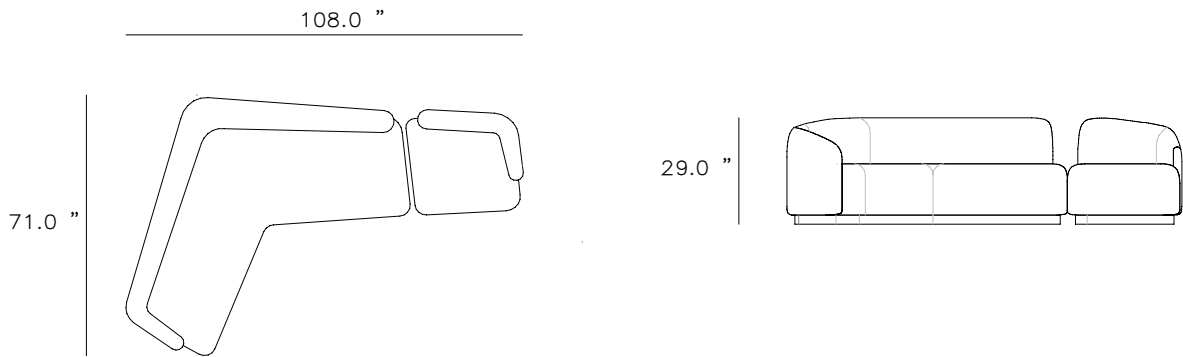

RM ROBERT MARINELLI

BOOMERANG SOFA AND SIDE CHAIR SHOWN WITH BEMBE LOW TABLE

BOOMERANG SOFA:

SOFA LEFT SIDE FACING: 67"W X 36" TO 52"D
SOFA RIGHT SIDE FACING: 83"W X 36" TO 52"D
OVERALL WIDTH SOFA AND SIDE CHAIR: 132"W
OVERALL HEIGHT: 29"
COM SOFA AND SIDE CHAIR: 30 YDS. 54" W PLAIN

BOOMERANG SIDE CHAIR:
WIDTH: 29"
DEPTH: 29" TO 34"
HEIGHT: 29"

RM ROBERT MARINELLI | BOOMERANG SOFA AND SIDE CHAIR

VERSION A

CUSTOM SIZES & FINISHES AVAILABLE.
INFO@RMIDENTERPRISES.COM | WWW.RMIDENTERPRISES.COM
ALL DESIGNS ARE PROTECTED BY COPYRIGHT AND THE TRADEMARK LAWS OF THE U.S. © 2024 RMID ENTERPRISES INC. & ROBERT MARINELLI.
THE ABOVE IMAGES ARE FOR ILLUSTRATIVE PURPOSES AS ARE FLOOR SAMPLES. ALL ORDERS REQUIRE CUSTOM SPECIFICATIONS.

RM ROBERT MARINELLI | BOOMERANG SOFA AND SIDE CHAIR

VERSION A (AS SHOWN)

OVERALL WIDTH SOFA AND SIDE CHAIR: 132"W
COM SOFA AND SIDE CHAIR: 29 YARDS

VERSION B

OVERALL WIDTH SOFA AND SIDE CHAIR:
117"W COM SOFA AND SIDE CHAIR: 29 YARDS

VERSION C

COM SOFA AND SIDE CHAIR: 22 YARDS

RM ROBERT MARINELLI | BOOMERANG SOFA AND SIDE CHAIR

VERSION D

COM SOFA AND SIDE CHAIR: 18 YARDS

VERSION E

COM SOFA AND SIDE CHAIR: 18 YARDS

CUSTOM SIZES & FINISHES AVAILABLE.