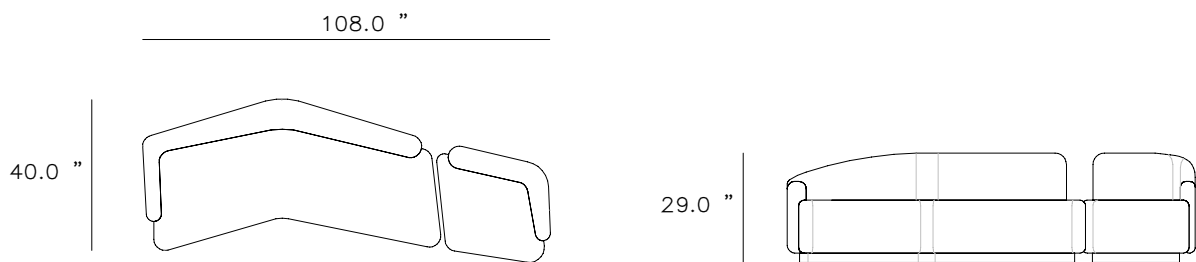

RM ROBERT MARINELLI

BOOMERANG SOFA AND SIDE CHAIR SHOWN WITH BEMBE LOW TABLE

BOOMERANG SOFA:

SOFA LEFT SIDE FACING: 67"W X 36" TO 52"D
SOFA RIGHT SIDE FACING: 83"W X 36" TO 52"D
OVERALL WIDTH SOFA AND SIDE CHAIR: 132"W
OVERALL HEIGHT: 29"
COM SOFA AND SIDE CHAIR: 30 YDS. 54" W PLAIN

BOOMERANG SIDE CHAIR:
WIDTH: 29"
DEPTH: 29" TO 34"
HEIGHT: 29"

RM ROBERT MARINELLI | BOOMERANG SOFA AND SIDE CHAIR

VERSION A

CUSTOM SIZES & FINISHES AVAILABLE.
INFO@RMIDENTERPRISES.COM | WWW.RMIDENTERPRISES.COM
ALL DESIGNS ARE PROTECTED BY COPYRIGHT AND THE TRADEMARK LAWS OF THE U.S. © 2024 RMID ENTERPRISES INC. & ROBERT MARINELLI.
THE ABOVE IMAGES ARE FOR ILLUSTRATIVE PURPOSES AS ARE FLOOR SAMPLES. ALL ORDERS REQUIRE CUSTOM SPECIFICATIONS.

RM ROBERT MARINELLI | BOOMERANG SOFA AND SIDE CHAIR

VERSION A (AS SHOWN)

OVERALL WIDTH SOFA AND SIDE CHAIR: 132"W
COM SOFA AND SIDE CHAIR: 29 YARDS

VERSION B

OVERALL WIDTH SOFA AND SIDE CHAIR:
117"W COM SOFA AND SIDE CHAIR: 29 YARDS

VERSION C

COM SOFA AND SIDE CHAIR: 22 YARDS

RM ROBERT MARINELLI | BOOMERANG SOFA AND SIDE CHAIR

VERSION D

COM SOFA AND SIDE CHAIR: 18 YARDS

VERSION E

COM SOFA AND SIDE CHAIR: 18 YARDS

CUSTOM SIZES & FINISHES AVAILABLE.