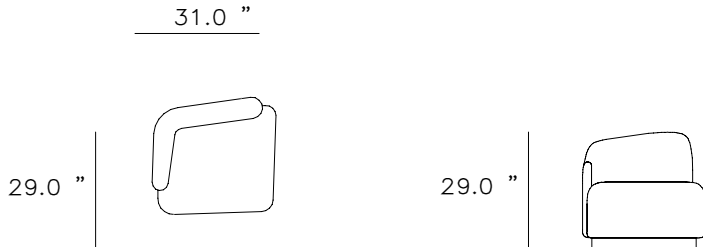

RM ROBERT MARINELLI | BOOMERANG SOFA AND SIDE CHAIR

BOOMERANG ARMCHAIR

COM SOFA AND SIDE CHAIR: 8 YARDS