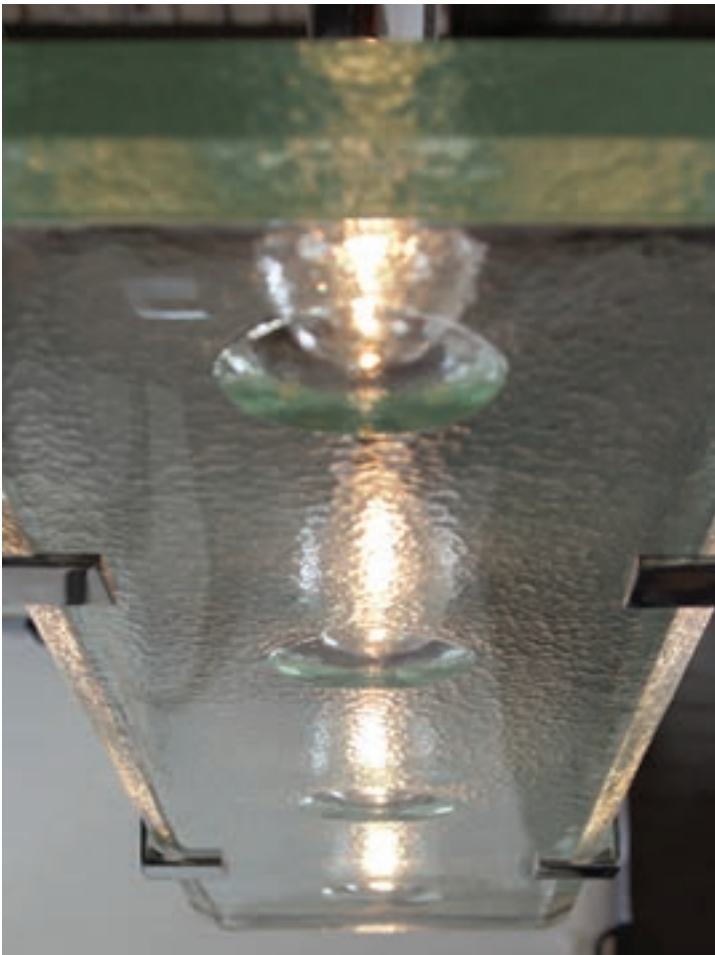

# Jewel Chandelier®

The "Jewel" Chandelier is hand-crafted in Southern California. It features a textured cast glass shade with beveled edges and four optic lens details that capture light from clear light globes that hover above each. The glass is suspended below a thin profile architectural frame which hangs below a floating cantilever canopy detail.

#### dimensions

48" W x 12 3/4" D x 10 1/4" H x TBD OAH