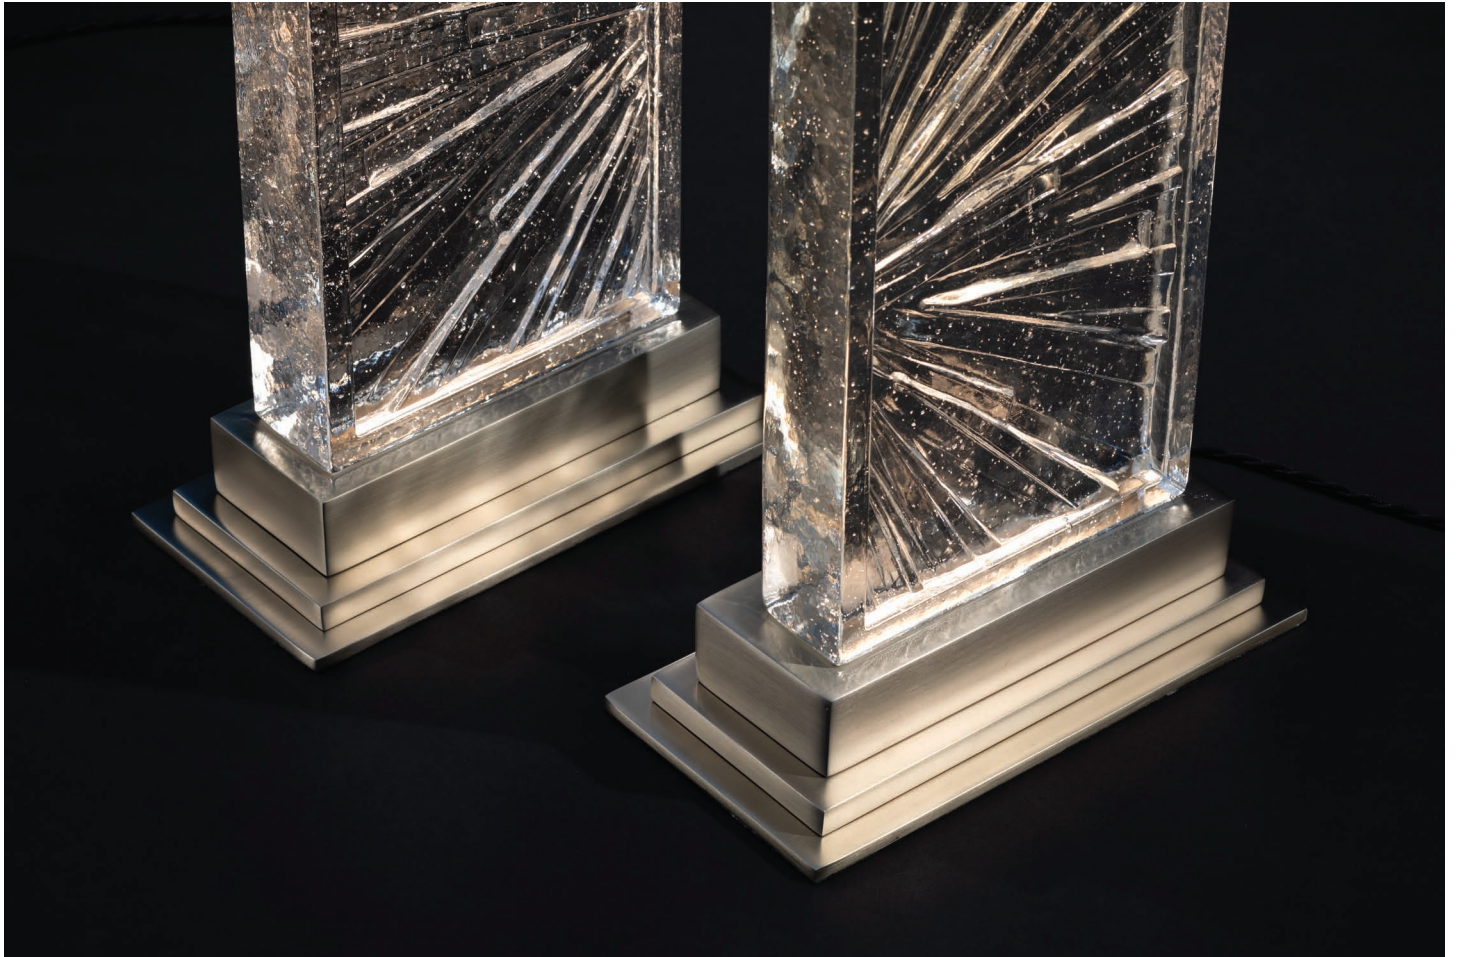

M A G N I

Hollywood

The "Hollywood", hand-crafted in Southern California, is inspired by the Golden Age of Hollywood, the pieces exude a luxury and sophistication we love of that era. These pieces from our "Illuminated Objects" series can be used as a pair or singularly.

dimensions

10" W x 5" D x 14 1/4" H

finish

shown in white bronze

details

cast glass reflector
dimmable LED integrated light