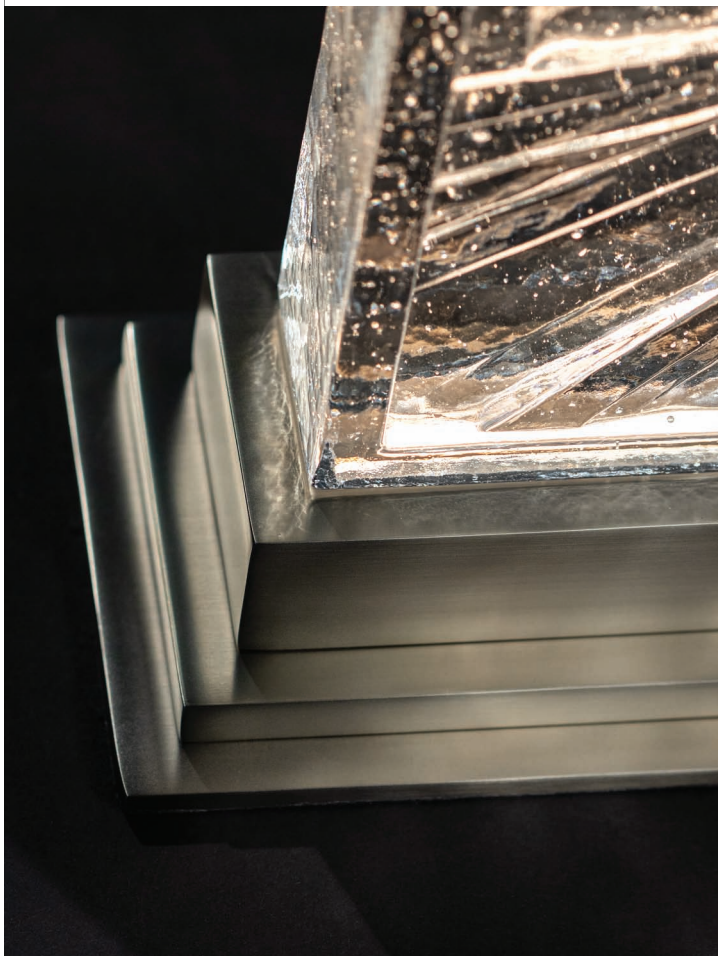

M A G N I

Hollywood

The "Hollywood", hand-crafted in Southern California, is inspired by the Golden Age of Hollywood, the pieces exude a luxury and sophistication we love of that era. These pieces from our "Illuminated Objects" series can be used as a pair or singularly.

dimensions

10" W x 5" D x 14 1/4" H

finish

shown in white bronze

details

cast glass reflector
dimmable LED integrated light